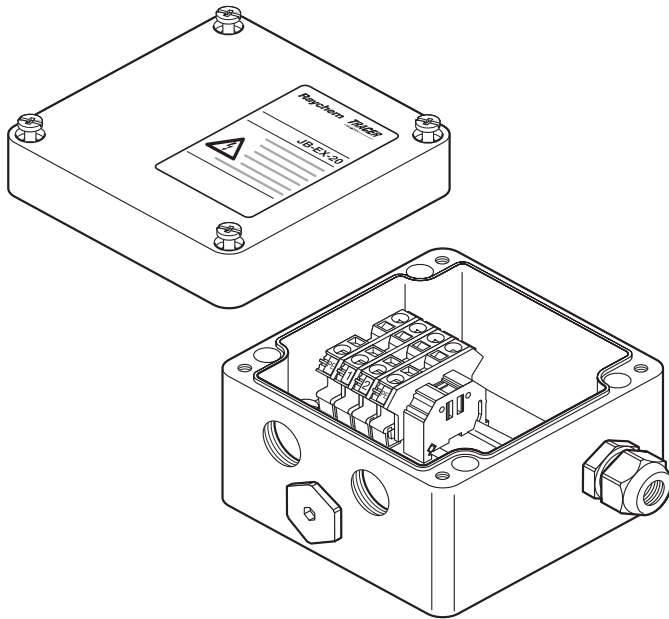

## MULTI PURPOSE JUNCTION BOX

Industrial junction box for use in hazardous areas with nVent RAYCHEM FMT, FHT, PI and MI heating cables. This box can be used to make connections between power cables, heating cables and cold lead cables. Depending on the configuration of the system, the box can accommodate heating cables, cold leads and a power cable. nVent RAYCHEM M20 connection kits have to be ordered separately depending on the type of heating cable being used.

Cable connection is via DIN rail mounted Spring-type terminals to provide fast installation and safe, reliable, maintenance-free operation.

The box can be either wall or pipe mounted via the four holes moulded in the base of the box. For pipe mounting, use one of the standard support brackets.